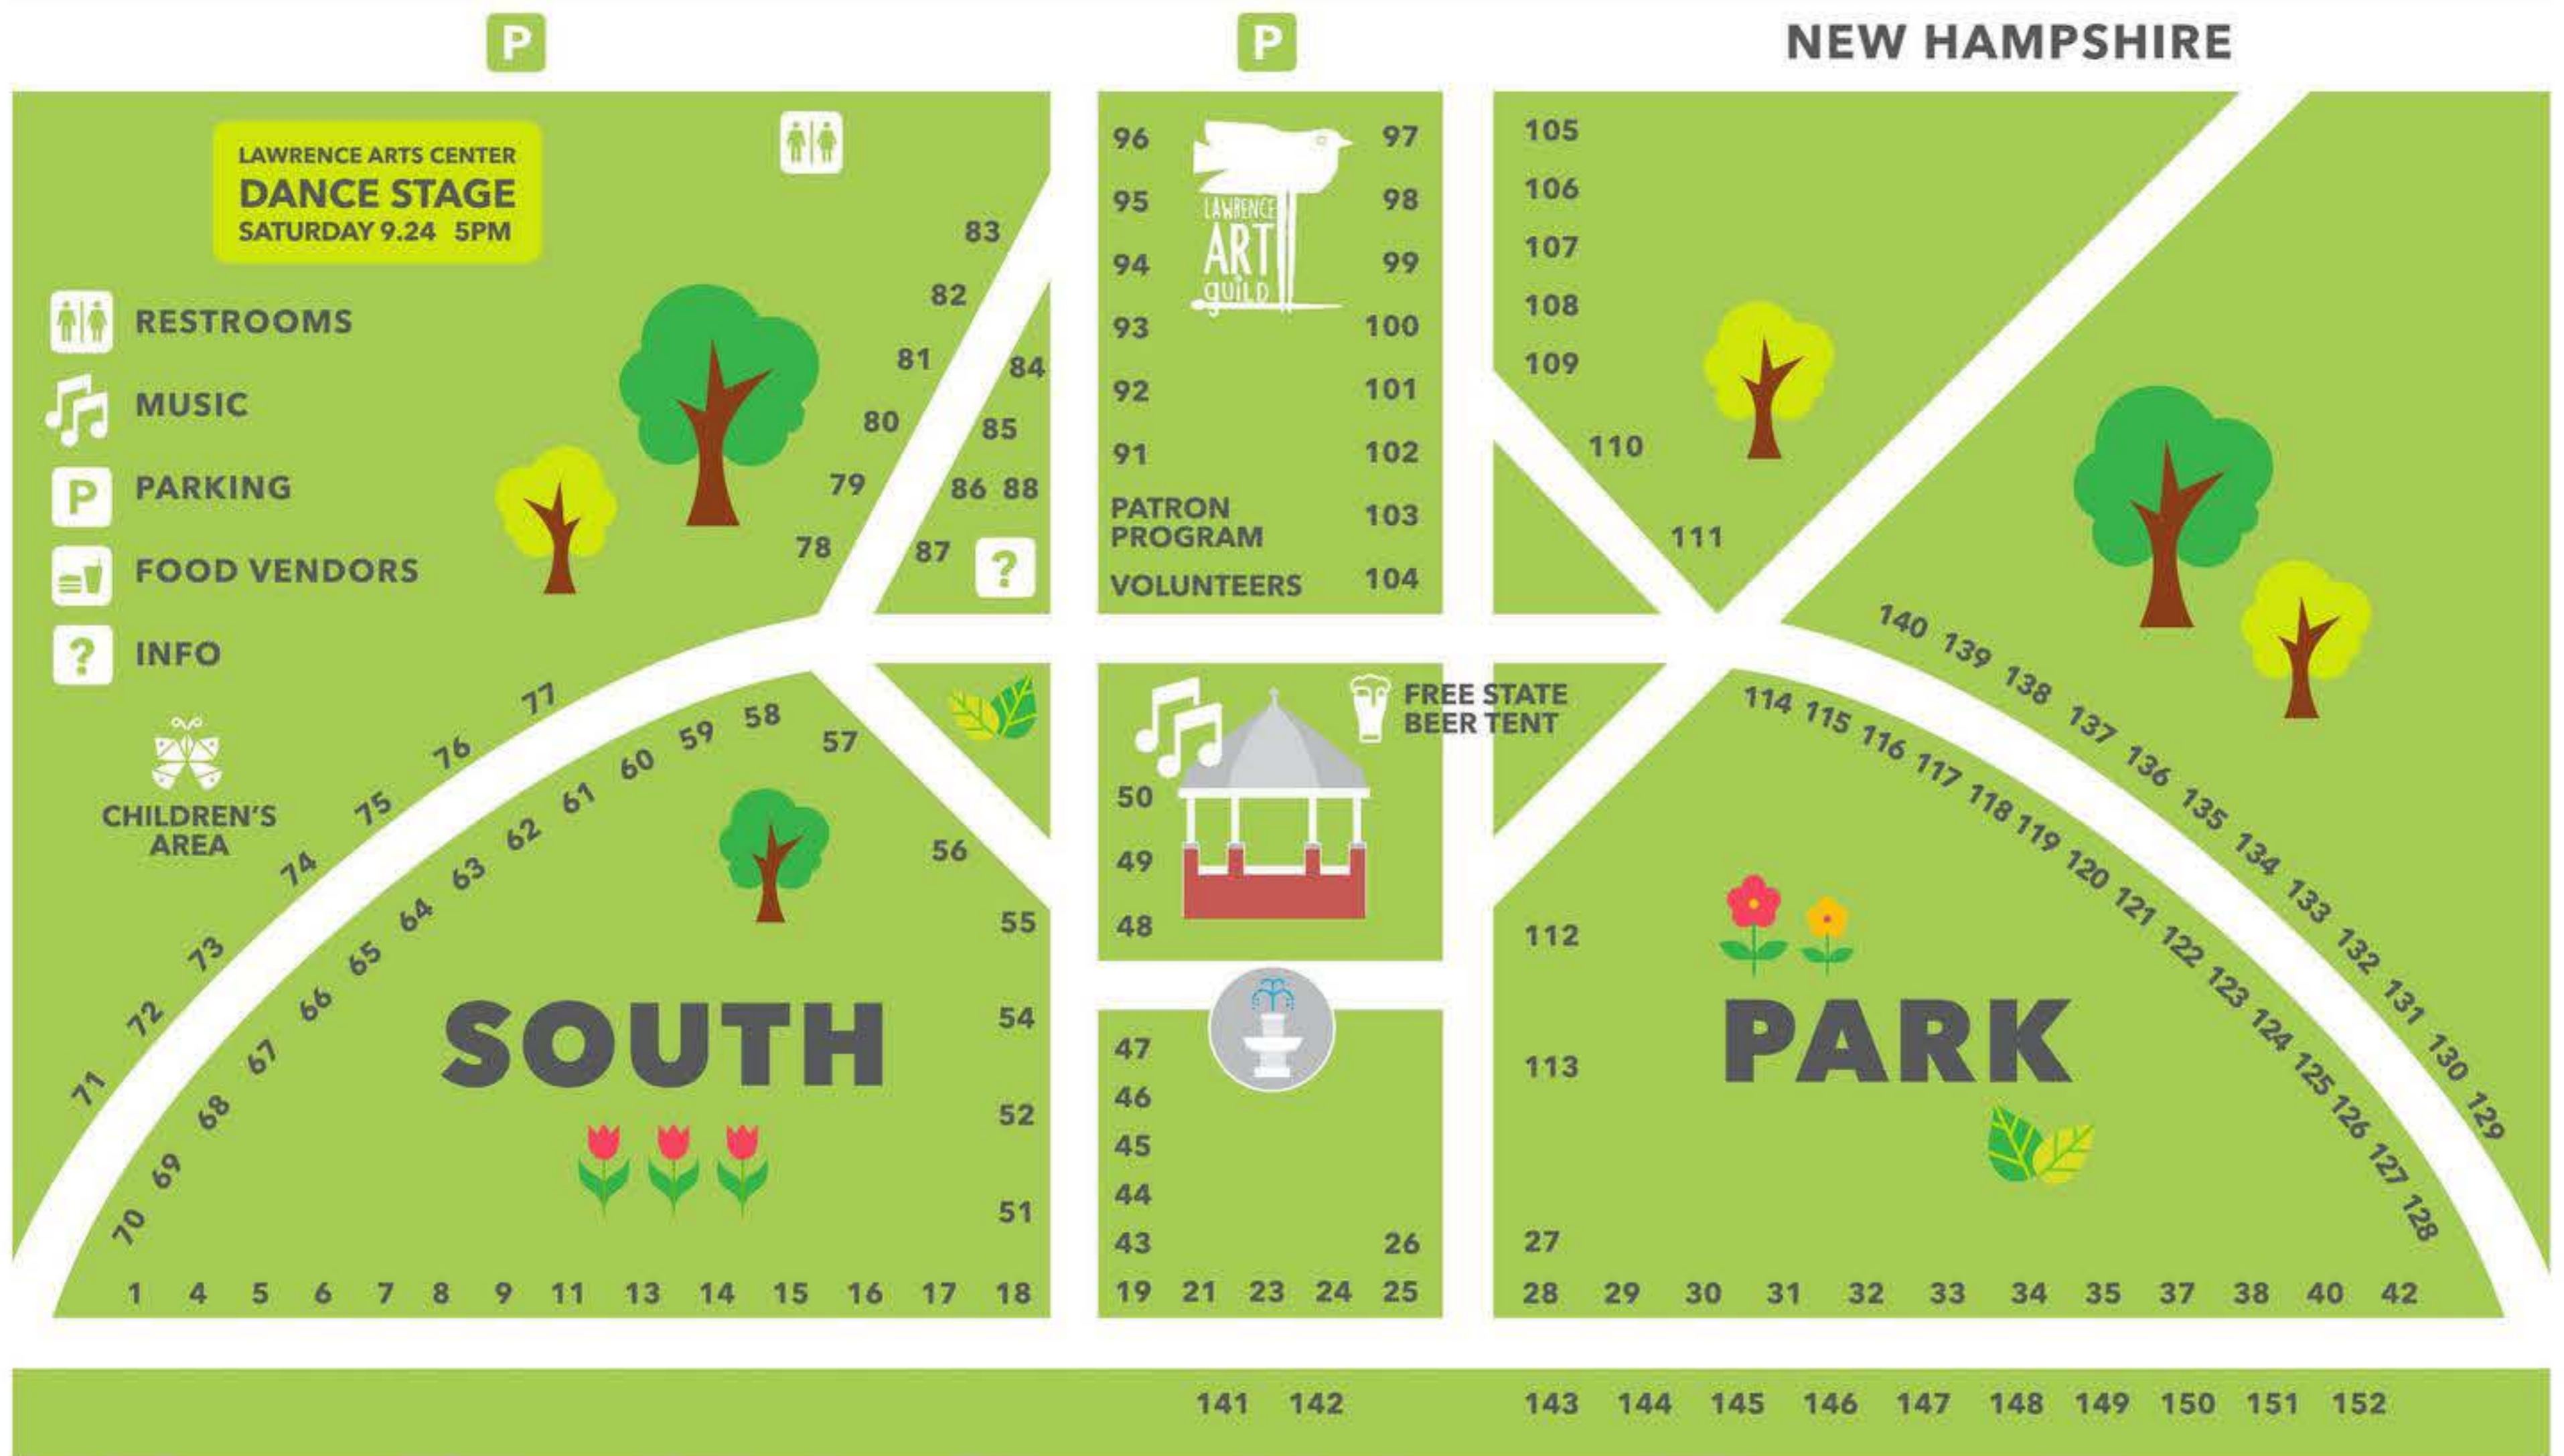

# LAWRENCE ART IN THE PARK 2022

## MASSACHUSETTS (on west side of Massachusetts)

### FOOD

- Southern Star BBQ
- Butterfluff Popcorn
- Sugar Daddy's Lemonade
- Ragusa's Italian Cafe
- Rainbow Shaved Ice
- Pastries by Alexander
- Free State Brewing Co.
- Liquid Garden Juice Co.
- Georgie's Lemonade
- Elven Fluffy Stuff
- Paletas Royale

### MUSIC

- SATURDAY**
- 9:45 **Flag Ceremony** Boy Scout Troop 61
  - 10a **Colin Nichols** singer/songwriter
  - 11a **Autumn Hays** alt rock with vintage vibes
  - 12p **Duo Cucharada** tango/jazz
  - 1p **Benjamin Cartel & Kirstin Padudan** alt & americana
  - 2p **Heather Thornton** eclectic
  - 3p **The River Valley Boys** blues/country/classic jazz
  - 4p **Matthew Mulnex** alt singer/songwriter
  - 5p **Tyler Gregory** folk/roots
- Lawrence Arts Center School of Dance**  
irish dancers/chinese dancers/ballet theater (dance stage)
- SUNDAY**
- 10a **Brian Ruskin** jazz guitar
  - 11a **Nicolette Paige** reggae
  - 12p **Brendan McNaughton Duo** americana
  - 1p **Billy Ebeling Band** zydeco
  - 2p **Kaw Tikis** surf
  - 3p **House Jumpers** jump blues
  - 4p **No Mountain String Band** bluegrass