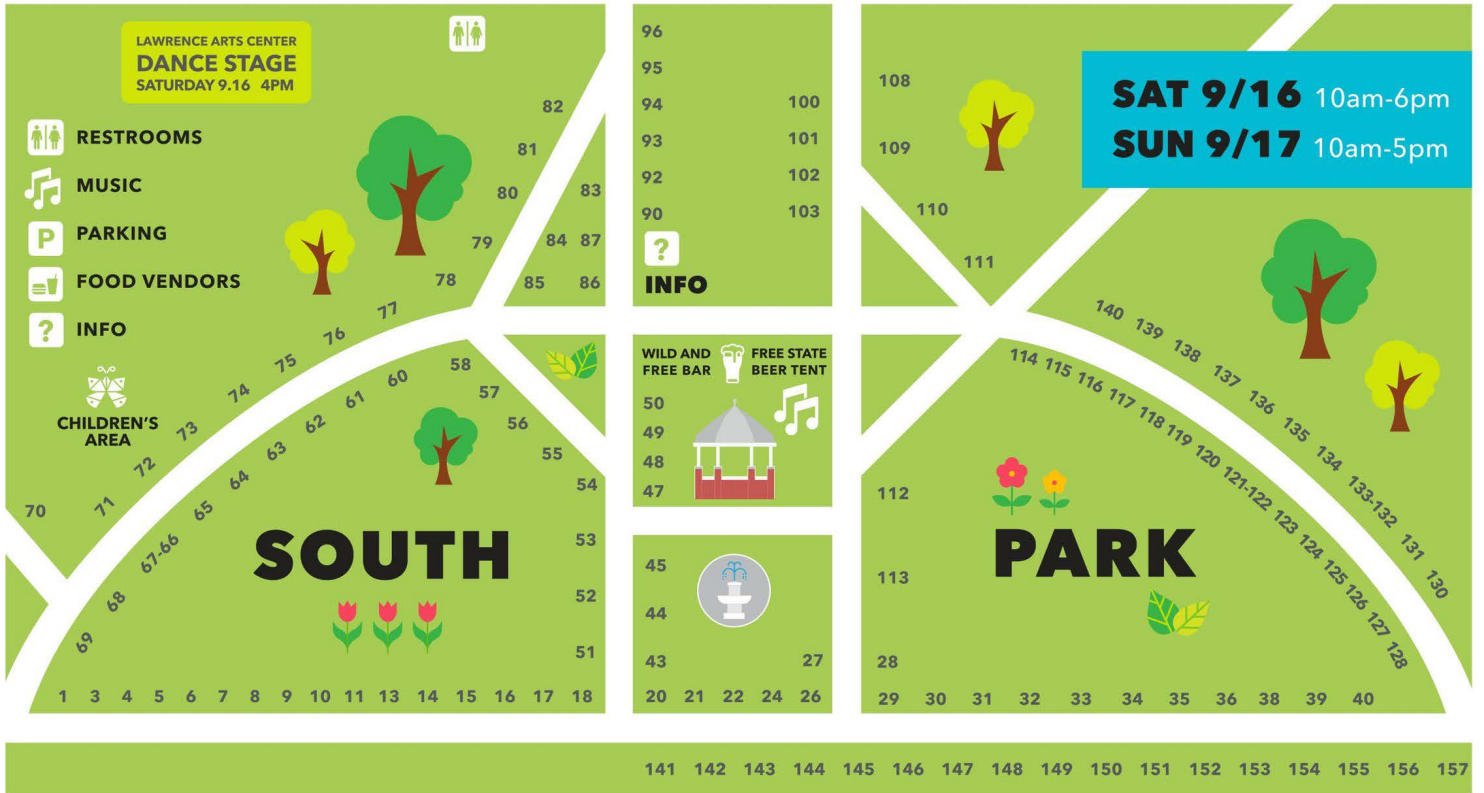

P

P

NEW HAMPSHIRE

## MASSACHUSETTS

(on west side of Massachusetts)

## MUSIC

### SUNDAY 10am- 5pm

- 10a **Darrell Lea** - Acoustic Americana
- 11a **Nicolette Paige** - Reggae
- 12p **Reyes Brothers** - Tex Mex Conjunto
- 1p **Billy Ebeling Band** - Zydeco
- 2p **Talking Backward** - Americana
- 3p **House Jumpers** - Jump Blues
- 4p **Brian Ruskin** - Jazz guitar
- LAC STAGE (NE Corner of Park)**
- 4pm **Adult Improv Troupe & Irish Dancers** (dance stage)