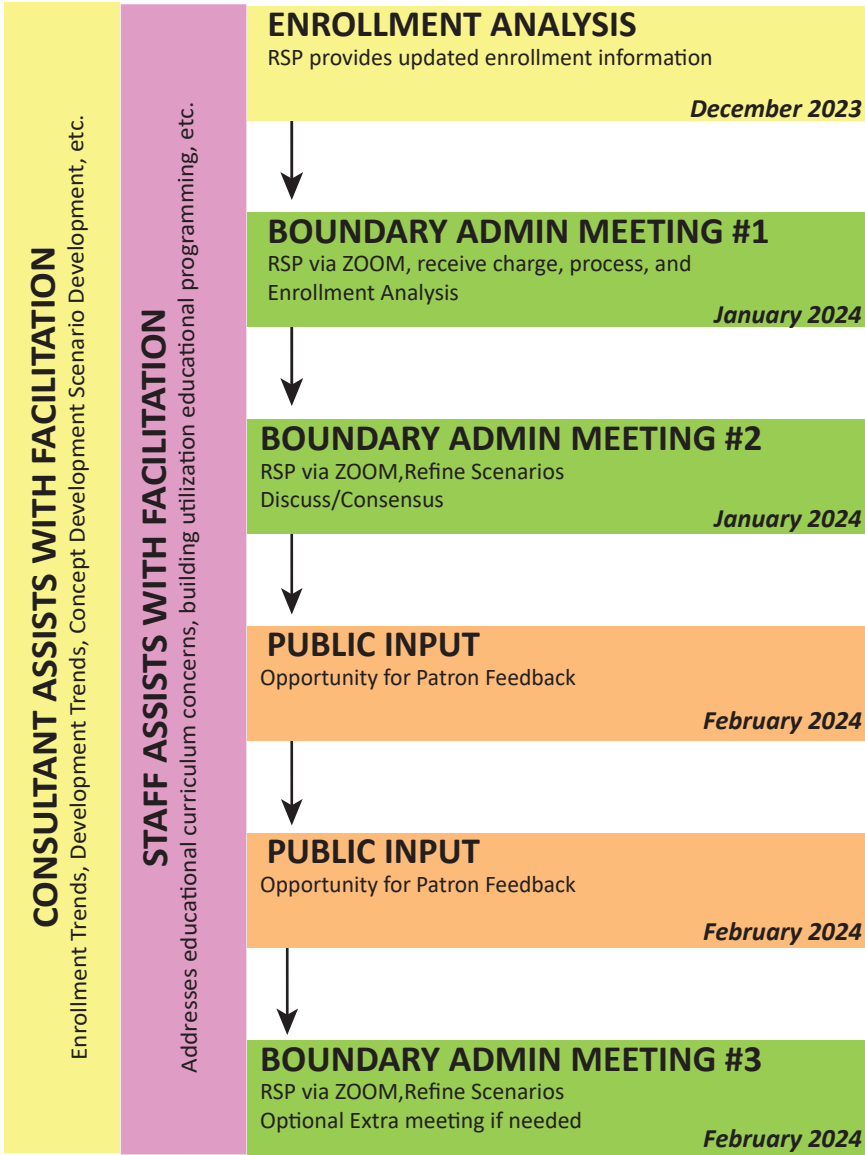

2023/24 COMPREHENSIVE BOUNDARY PROCESS

LAWRENCE
Public Schools

BOE MEETING #1
Board of Education establishes Boundary Criteria
October 2023

BOE MEETING #2
Adopt Boundary Plan
March 2024

- KEY:**
- Board of Education Action
 - Consultant Assistance
 - Public Input Opportunity
 - Staff Assistance
 - Administration Work