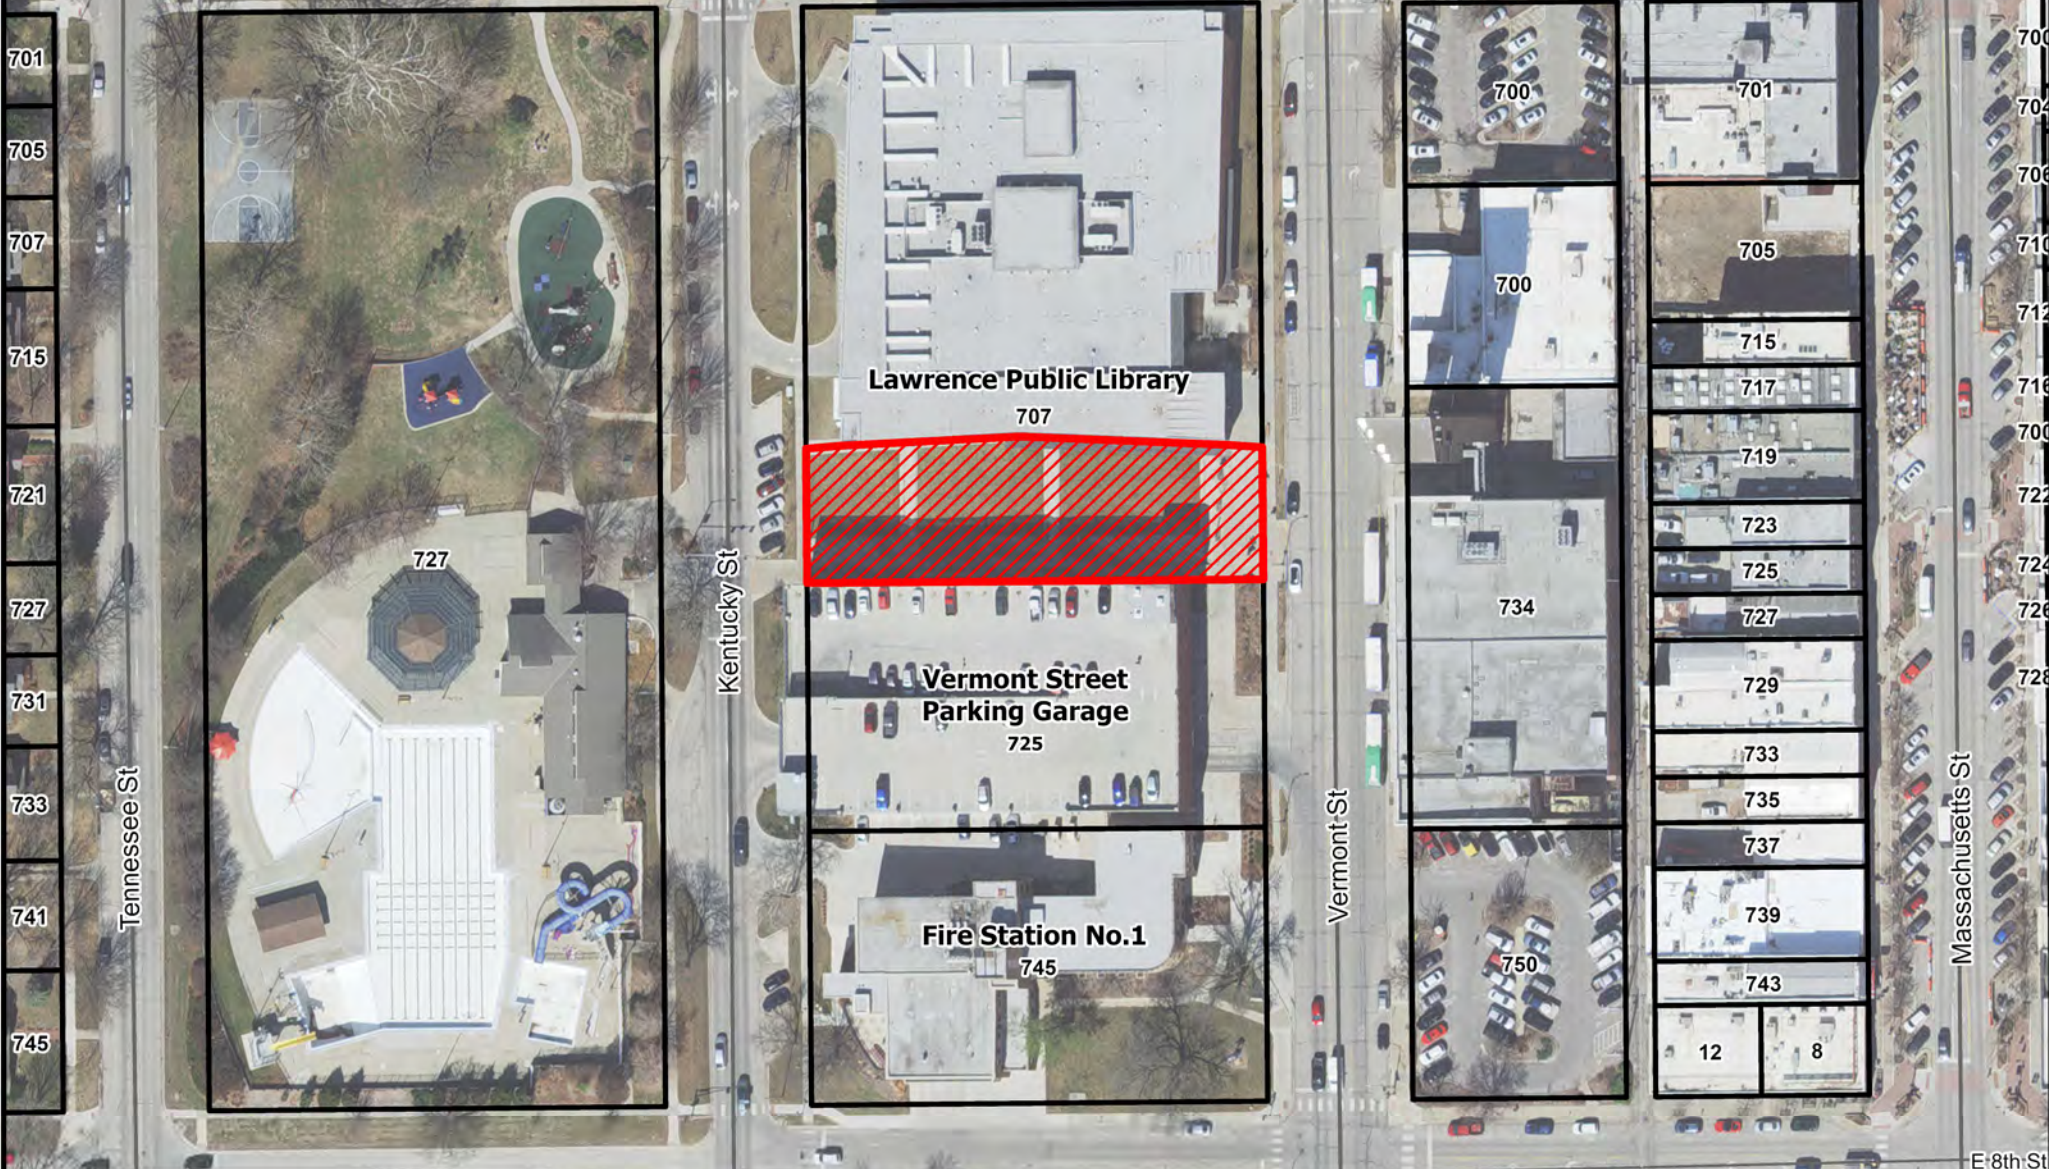

707 & 725 Vermont Street

Lawrence Public Library & Vermont St. Garage