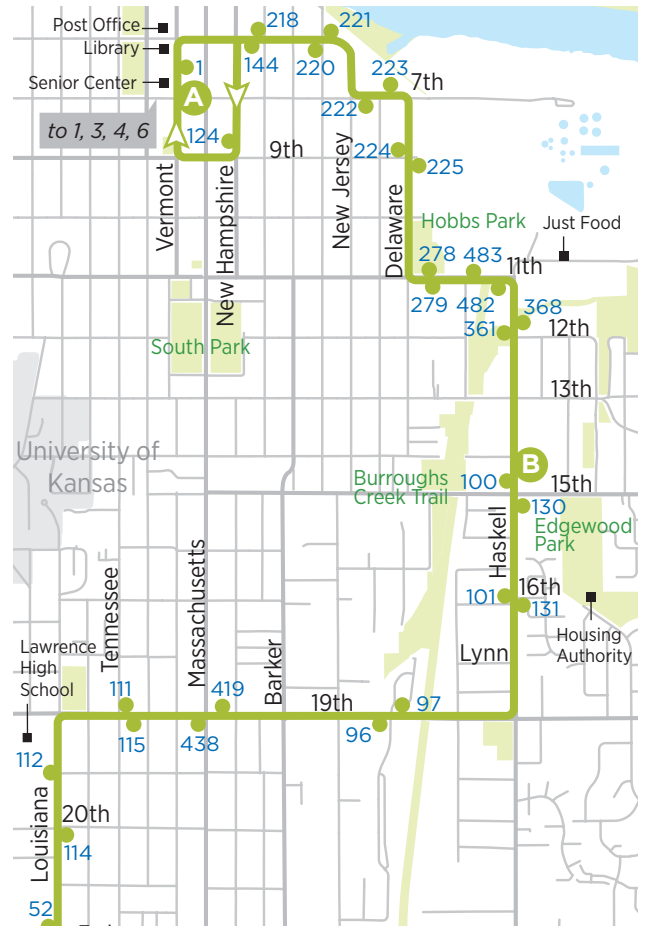

## Downtown to South Iowa

- A** Time point
- Bus stop
- # Bus stop number
- Bus pass sales location

### NORTHBOUND

Continues from **9**

	<b>D</b> 31st @ Iowa	<b>C</b> Louisiana @ 27th	<b>B</b> Haskell @ 15th	<b>A</b> Vermont @ 7th
<b>AM</b>	6:15	6:28	6:37	6:45
	7:15	7:28	7:37	7:45
	8:15	8:28	8:37	8:45
	8:45	8:58	9:07	9:15
	9:15	9:28	9:37	9:45
	9:45	9:58	10:07	10:15
	10:15	10:28	10:37	10:45
	11:15	11:28	11:37	11:45
<b>PM</b>	12:15	12:28	12:37	12:45
	1:15	1:28	1:37	1:45
	2:15	2:28	2:37	2:45
	3:15	3:28	3:37	3:45
	4:15	4:28	4:37	4:45
	4:45	4:58	5:07	5:15
	5:15	5:28	5:37	5:45
	5:45	5:58	6:07	6:15
	6:15	6:28	6:37	6:45
	6:45	6:58	7:07	7:15
	7:15	7:28	7:37	7:45

### SOUTHBOUND

Continues to **9**

	<b>A</b> Vermont @ 7th	<b>B</b> Haskell @ 15th	<b>C</b> Louisiana @ 27th	<b>D</b> 31st @ Iowa
<b>AM</b>	6:00	6:08	6:18	6:25
	7:00	7:08	7:18	7:25
	7:30	7:38	7:48	7:55
	8:00	8:08	8:18	8:25
	8:30	8:38	8:48	8:55
	9:00	9:08	9:18	9:25
	10:00	10:08	10:18	10:25
	11:00	11:08	11:18	11:25
<b>PM</b>	12:00	12:08	12:18	12:25
	1:00	1:08	1:18	1:25
	2:00	2:08	2:18	2:25
	3:00	3:08	3:18	3:25
	3:30	3:38	3:48	3:55
	4:00	4:08	4:18	4:25
	4:30	4:38	4:48	4:55
	5:00	5:08	5:18	5:25
	5:30	5:38	5:48	5:55
	6:00	6:08	6:18	6:25
	7:00	7:08	7:18	7:25

This route operates year-round, except some holidays. Please refer to Service Calendar. All trip times operate Monday-Friday. Only shaded trip times operate on Saturday.