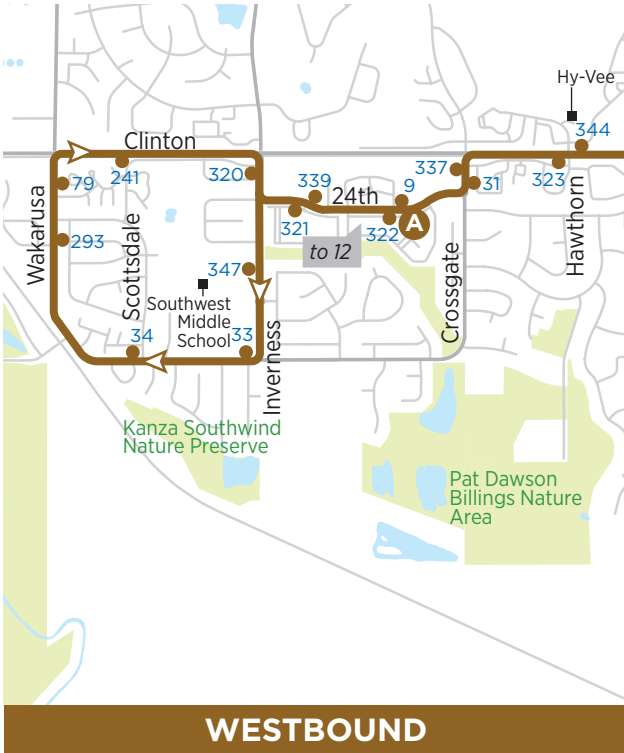

9

South Iowa to 27th & Wakarusa

- A** Time point
- Bus stop
- # Bus stop number
- Point of interest

Continues from **7** ▶ **C** ▶ **B** ▶ **A**

	C 31st @ Iowa	B Lawrence @ 27th	A 24th @ Crossgate
AM	6:30	6:39	6:56
	7:30	7:39	7:56
	8:00	8:09	8:26
	8:30	8:39	8:56
	9:00	9:09	9:26
	9:30	9:39	9:56
	10:30	10:39	10:56
	11:30	11:39	11:56
PM	12:30	12:39	12:56
	1:30	1:39	1:56
	2:30	2:39	2:56
	3:30	3:39	3:56
	4:00	4:09	4:26
	4:30	4:39	4:56
	5:00	5:09	5:26
	5:30	5:39	5:56
	6:00	6:09	6:26
	6:30	6:39	6:56
	7:30	7:39	7:56

A ▶ **B** ▶ **C** ▶ Continues to **7**

	A 24th @ Crossgate	B Lawrence @ 27th	C 31st @ Iowa
AM	6:00	6:07	6:13
	7:00	7:07	7:13
	8:00	8:07	8:13
	8:30	8:37	8:43
	9:00	9:07	9:13
	9:30	9:37	9:43
	10:00	10:07	10:13
	11:00	11:07	11:13
PM	12:00	12:07	12:13
	1:00	1:07	1:13
	2:00	2:07	2:13
	3:00	3:07	3:13
	4:00	4:07	4:13
	4:30	4:37	4:43
	5:00	5:07	5:13
	5:30	5:37	5:43
	6:00	6:07	6:13
	6:30	6:37	6:43
	7:00	7:07	7:13

This route operates year-round, except some holidays. Please refer to Service Calendar. All trip times operate Monday-Friday. Only shaded trip times operate on Saturday.