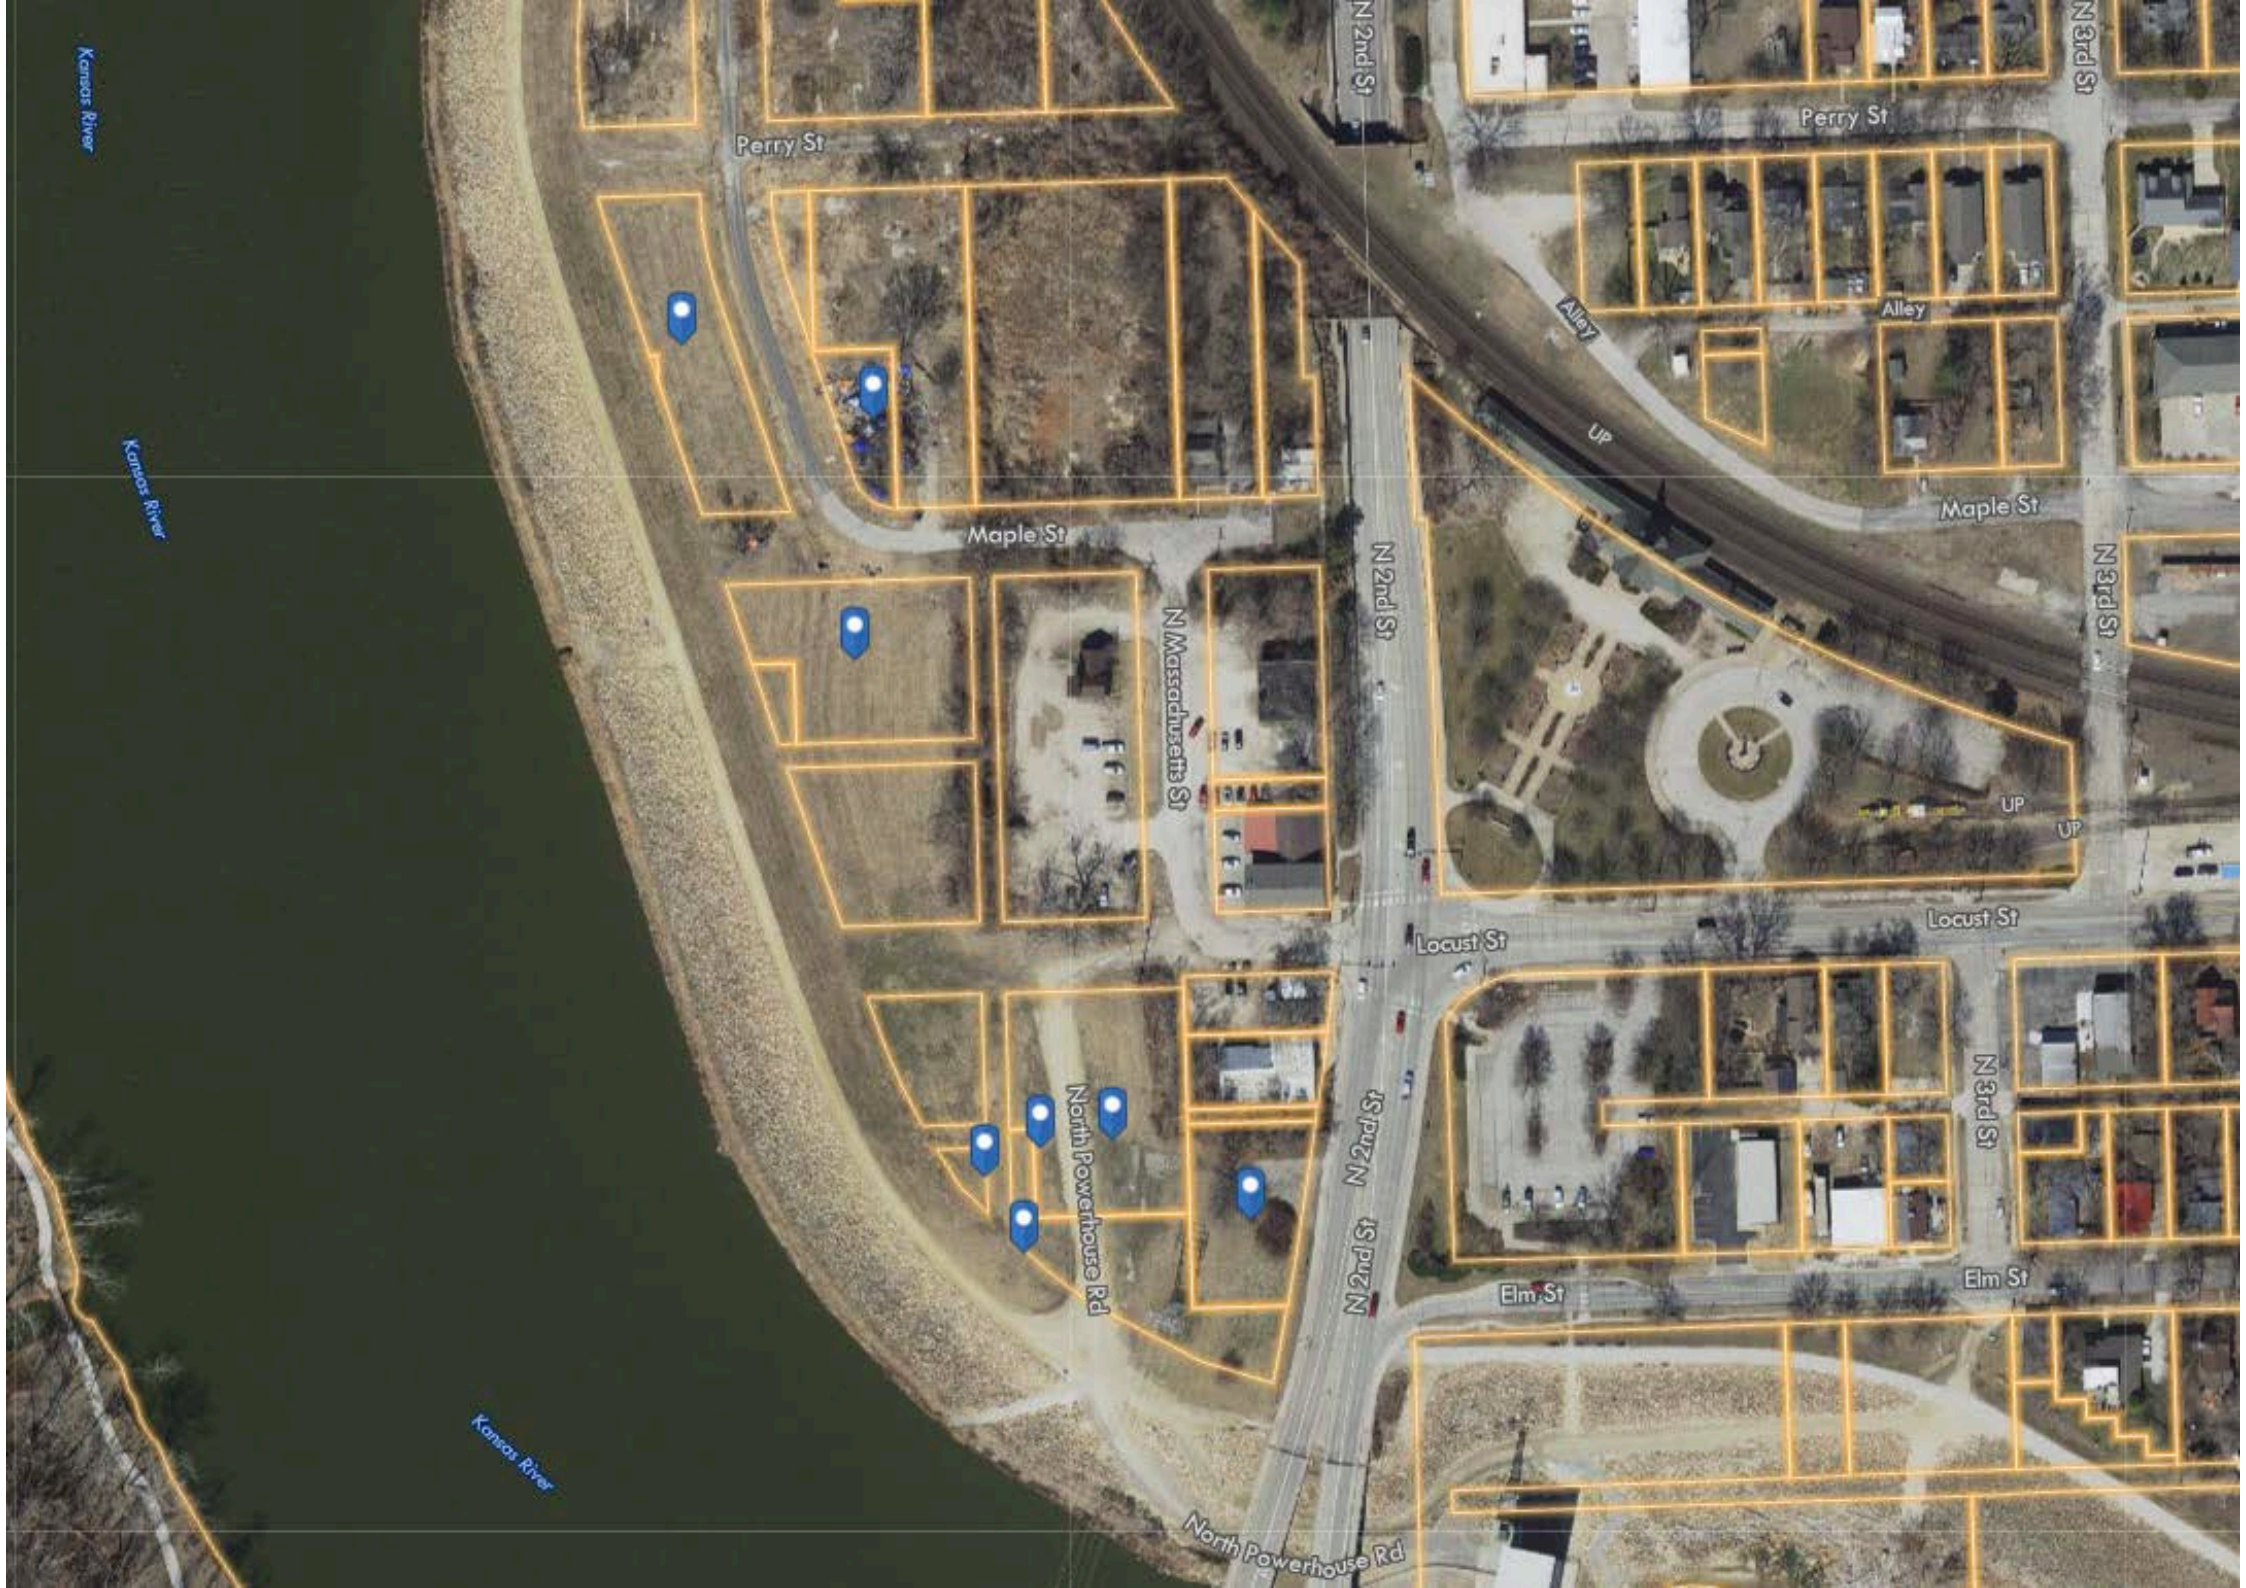

Perry St

N 4th St

Maple St

Locust St

Elm St

N 4th St

Walnut Park

Kansas River

Burcham Park

Burcham Park Trail

CD-PD

Lawrence Levee Trail

N 1st St

Union Pacific

Union Pacific
Depot

BNSF

Indiana St

BNSF

40

40

Kansas River

Kansas River

Kansas River

Perry St

N 3rd St

N 3rd St

Locust St

Elm St

Perry St

Alley

Maple St

N 3rd St