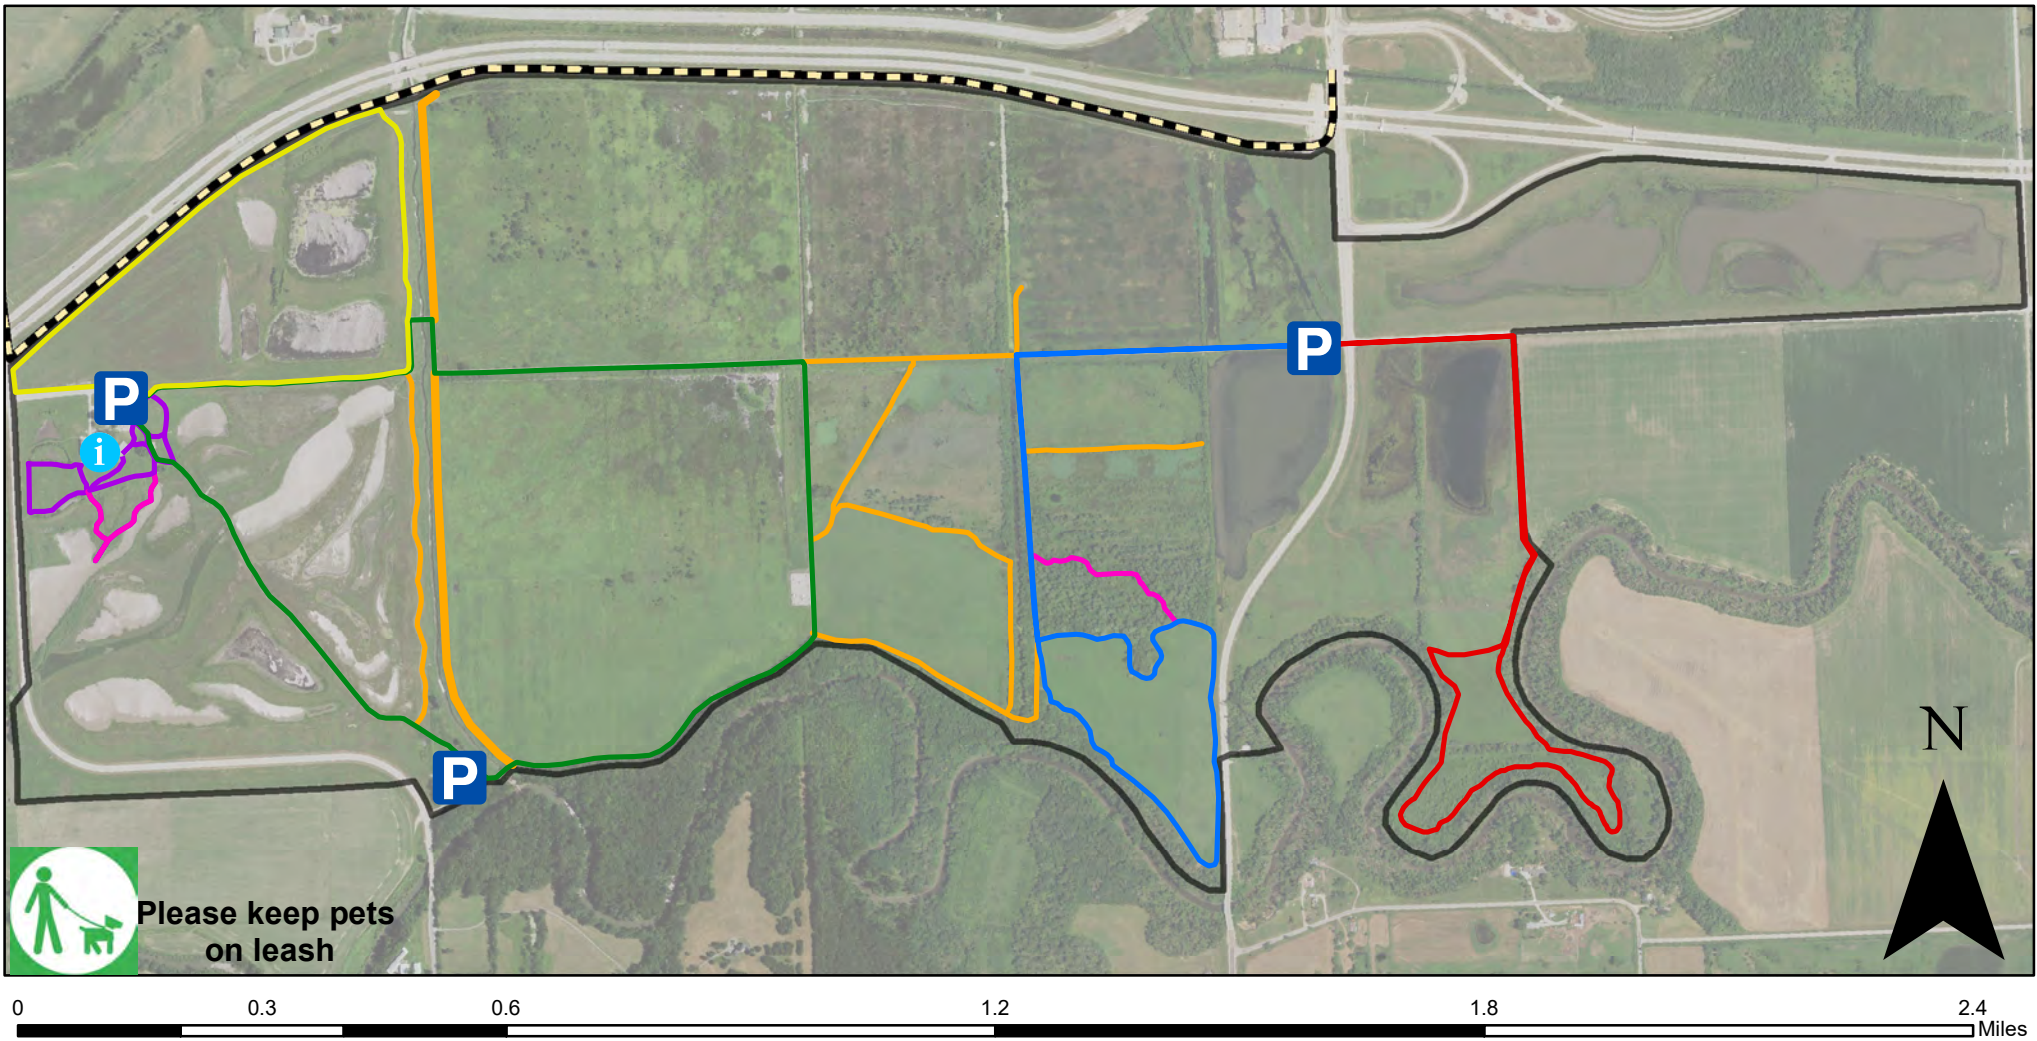

Baker University Wetlands loops and trails map (Fall 2022)

Current loops and trails

	Discovery Center		Yellow loop (1.4 mi)		Spur or connector trail
	Parking lot		Green loop (2.4 mi)		Property boundary
	Discovery Center trails		Blue loop (2.4 mi)		Shared use trail
	Boardwalk trails		Red loop (2.25 mi)		

- Leave no trace**
- Plan ahead & prepare
 - Travel on durable surfaces
 - Dispose of waste properly
 - Leave what you find
 - Minimize impacts
 - Respect wildlife
 - Be considerate of other visitors