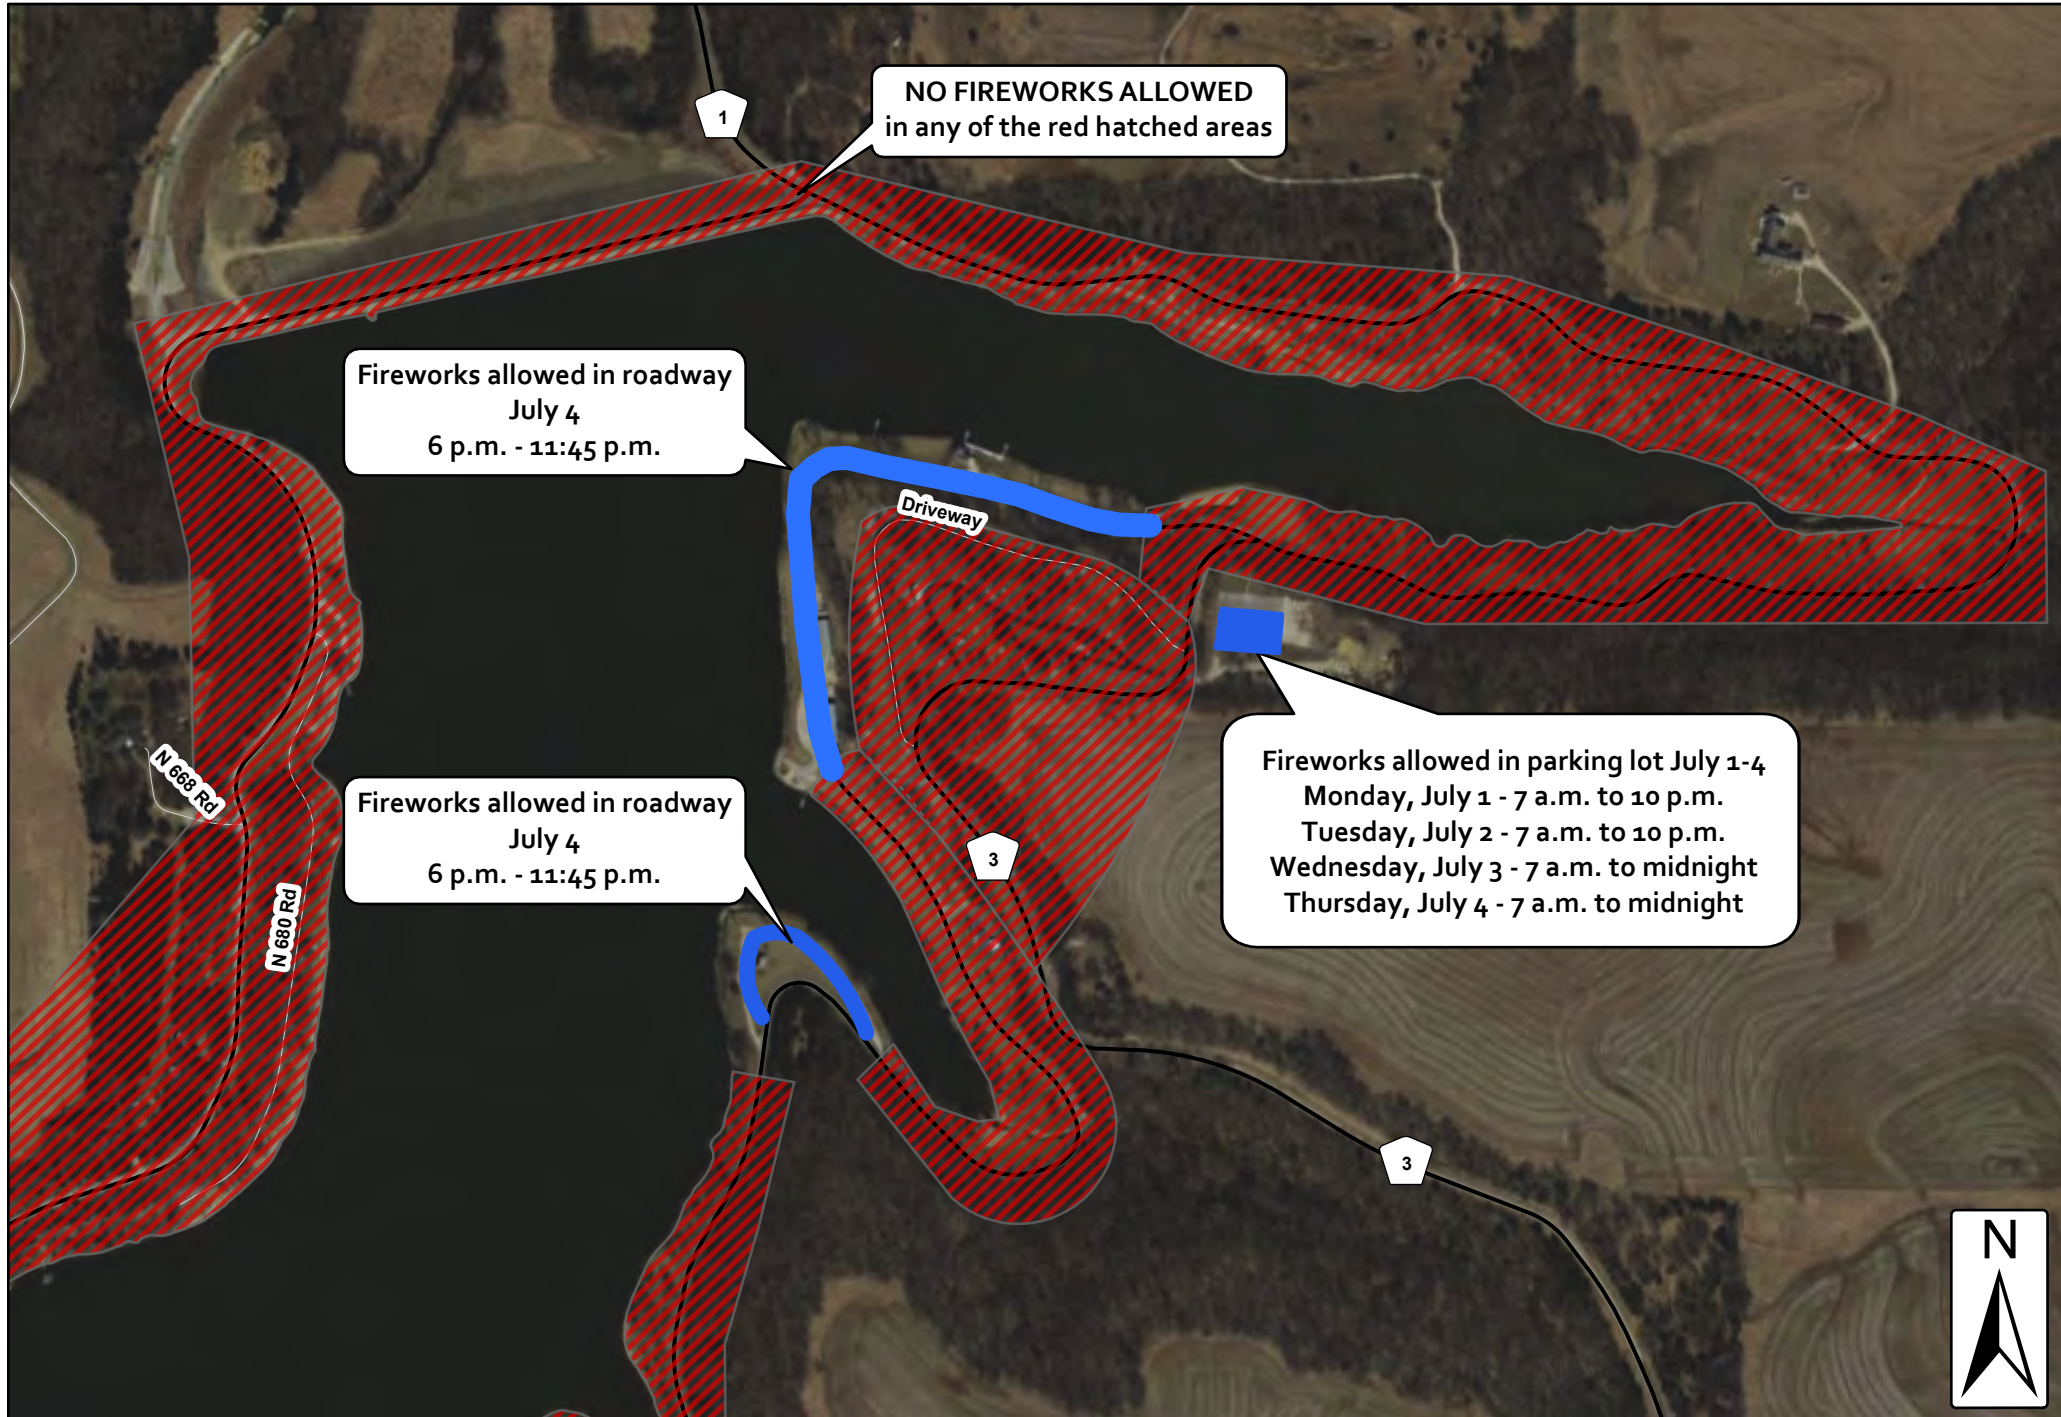

Firework Regulations within Lone Star Lake Park

MAP DISCLAIMER: All data, information, and maps are provided "as is" without warranty or any representation of accuracy, timeliness of completeness. The burden for determining accuracy, completeness, timeliness, merchantability and fitness for or the appropriateness for use rests solely on the requester. Douglas County makes no warranties, express or implied, as to the use of the information obtained here. There are no implied warranties of merchantability or fitness for a particular purpose.

1 inch equals 500 feet

0 250 500 US Feet